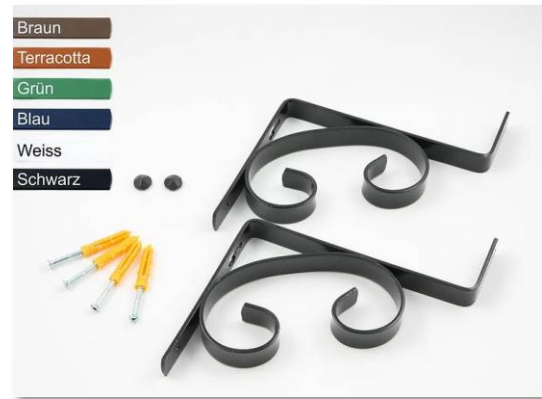

<http://www.menz-stahlwaren.de/>

For more information, please click the images.

Garden

Mops Holder

Cabinet Hook

Equipment Holder

Flower Box Holder

S-hook