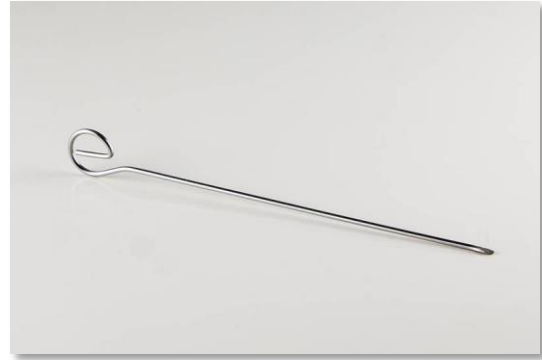

Balcony Parasol Holder

<http://www.menz-stahlwaren.de/>

For more information, please click the images.

Grill

Skewer

Skewer Round Wire

Short Skewer

Household Helpers

Apple Corer

Pepper Corer

Herb Chopper

Tomato Corer

Openers

Bottle Opener for Advertisement

Bottle Opener Wooden Handle

Bottle Opener Zinc-Plated